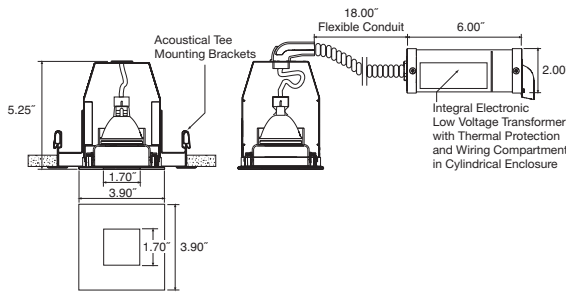

[Between us, ideas become reality.]®

TECHZONE™ Ceiling System

Recessed Downlight Fixtures

Armstrong® TechZone™ Compatible

Mini Accurus

Mini Accurus small aperture recessed MR16 downlights boast a small 3.9" square trim and a 1.7" square aperture.

Three models are offered: Fixed downlight, Wall Wash with integral aluminum kicker reflector, and an adjustable accent trim with 30 degree tilt X 90 degree rotation. All models include a housing and electronic transformer with a cylindrical metal enclosure and separate wiring compartment. The enclosure is connected to the housing via 18" of flexible conduit.

The small size of the Mini Accurus fixtures ensure a clean, unobtrusive presence in the ceiling while maintaining a high level of downlighting performance.

Mini Accurus - Item Number TZ5101

Item No.	Description	Lamp
TZ5101	3.9" Square Fixed Downlight Trim with 1.7" Square Opening - Includes Housing with Integral Electronic Transformer and J-box - Trim face has Armstrong White finish with flat black internal finish	12V MR16 50W Max

Item No.	Description	Lamp
TZ5102	3.9" Square Wall Washer Trim with 1.7" Square Opening - Includes Internal Aluminum Kicker Reflector Housing with Integral Electronic Transformer and J-box - Trim face has Armstrong White finish with flat black internal finish	12V MR16 50W Max